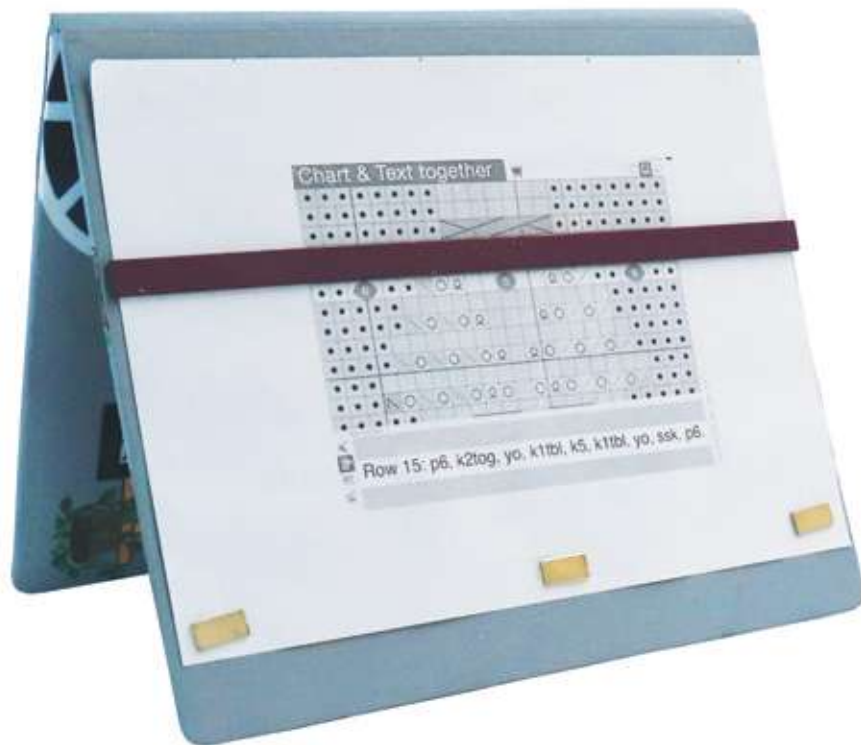

## Knitting Pattern Holders

Product	Style	Large 20"(w) x 12"(h)	Small 10"(w) x 12"(h)
Passion		800510	800511
Blossom		800512	800513
Magma		800112	800113