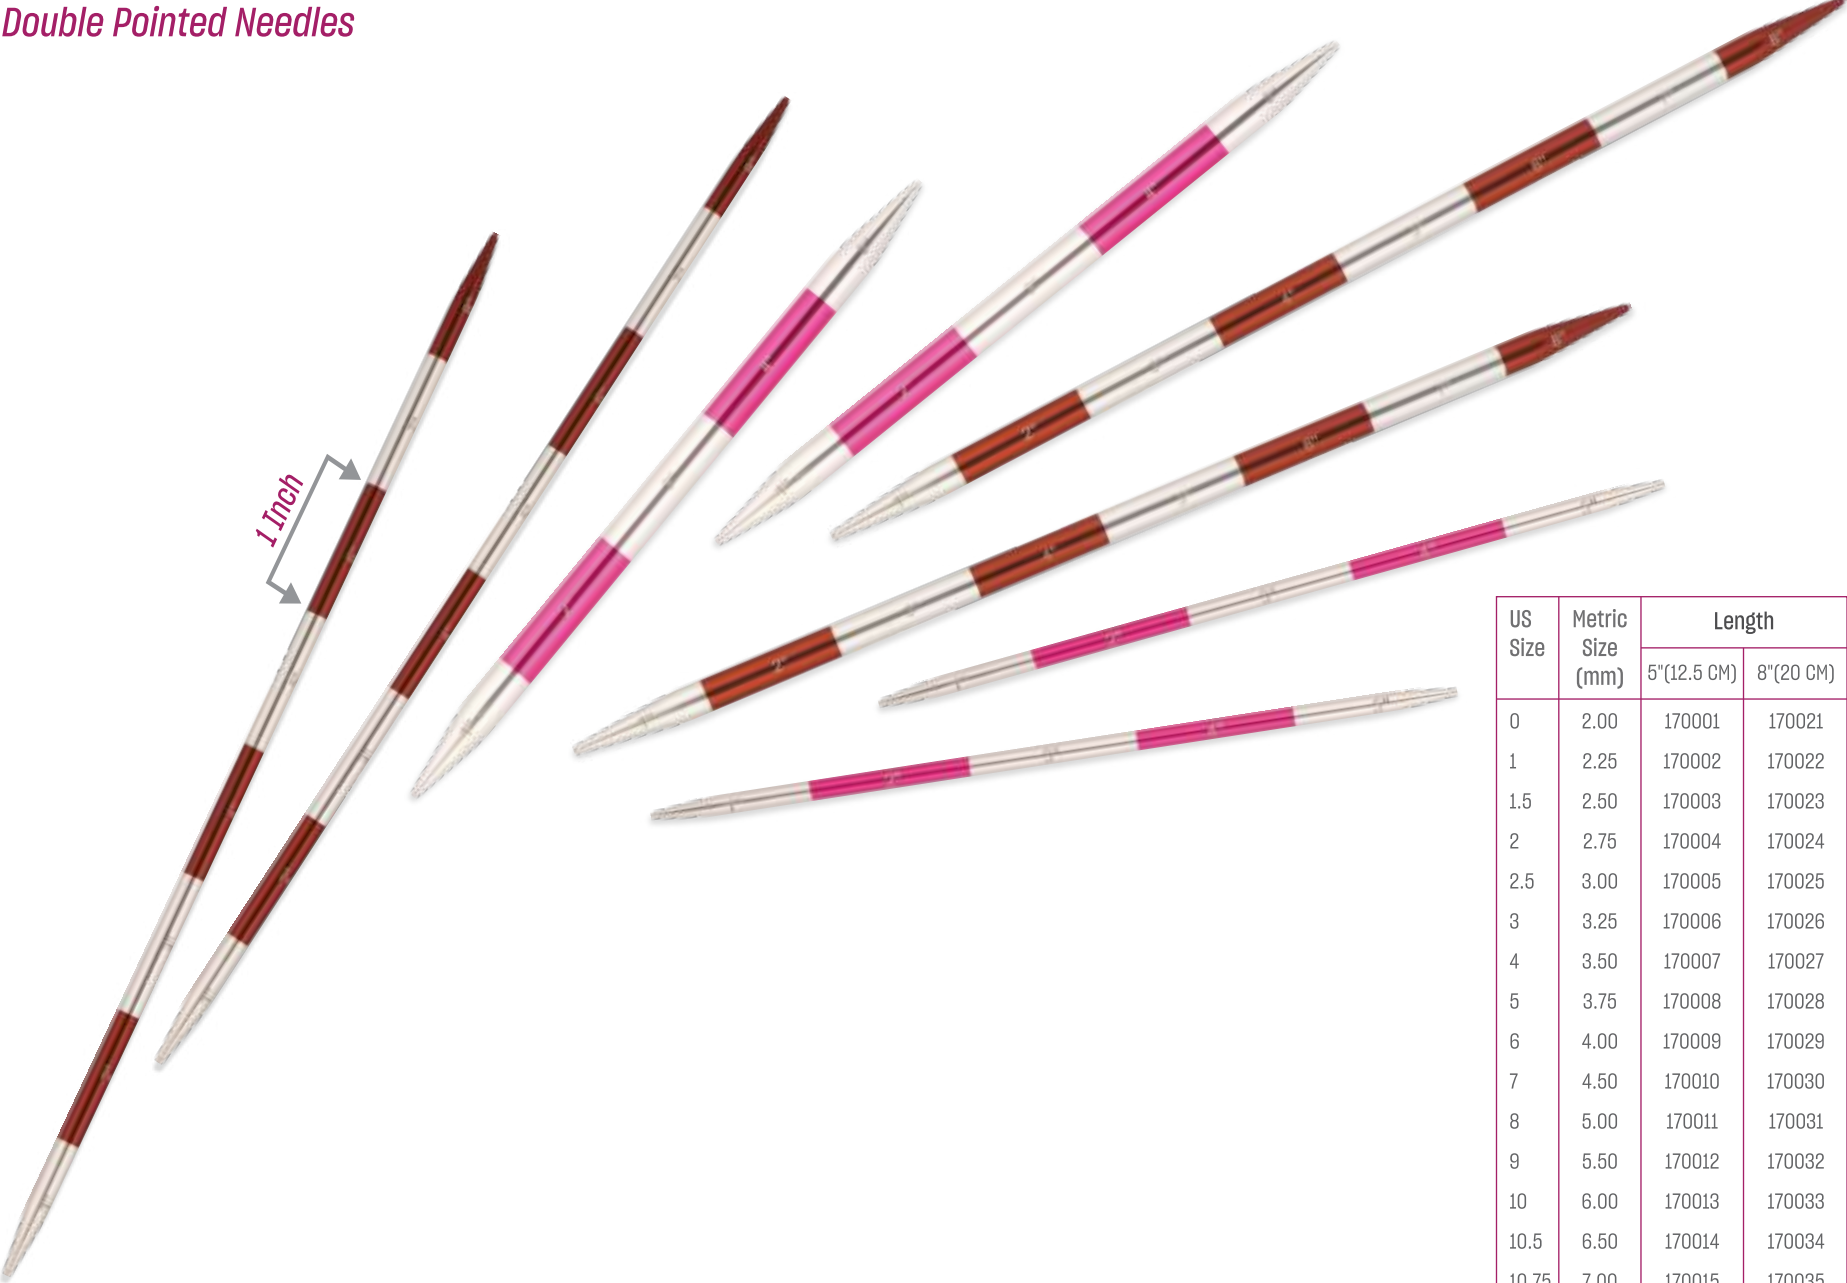

Double Pointed Needles

US Size	Metric Size (mm)	Length	
		5"(12.5 CM)	8"(20 CM)
0	2.00	170001	170021
1	2.25	170002	170022
1.5	2.50	170003	170023
2	2.75	170004	170024
2.5	3.00	170005	170025
3	3.25	170006	170026
4	3.50	170007	170027
5	3.75	170008	170028
6	4.00	170009	170029
7	4.50	170010	170030
8	5.00	170011	170031
9	5.50	170012	170032
10	6.00	170013	170033
10.5	6.50	170014	170034
10.75	7.00	170015	170035
11	8.00	170016	170036