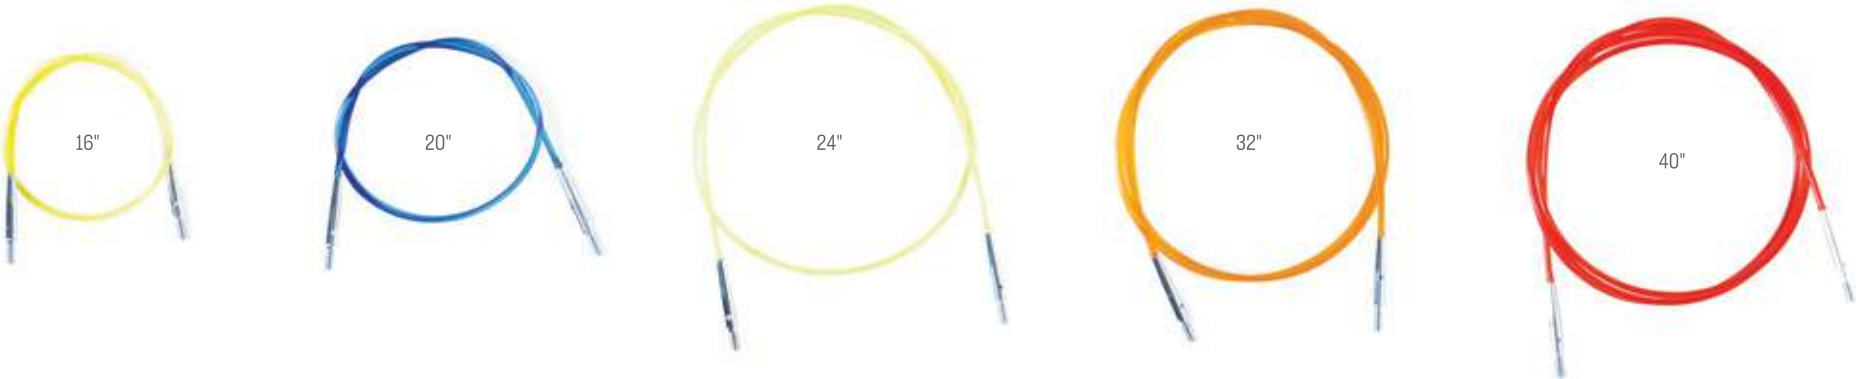

# Accessories

*Cords*

The cord lengths shown above are the complete needle length achieved upon joining the needle tips with the cord.

<i>Length</i>	<i>Colored</i>	<i>Black</i>
Length = 8"/20cm (to make 16"/40cm IC Needle)	800501	800101
Length = 12"/30cm (to make 20"/50cm IC Needle)	800502	800201
Length = 14"/35cm (to make 24"/60cm IC Needle)	800503	800102
Length = 22"/56cm (to make 32"/80cm IC Needle)	800504	800103
Length = 30"/76cm (to make 40"/100cm IC Needle)	800505	800104
Length = 37"/94cm (to make 47"/120cm IC Needle)	.	800105
Length = 49"/125cm (to make 60"/150cm IC Needle)	.	800106