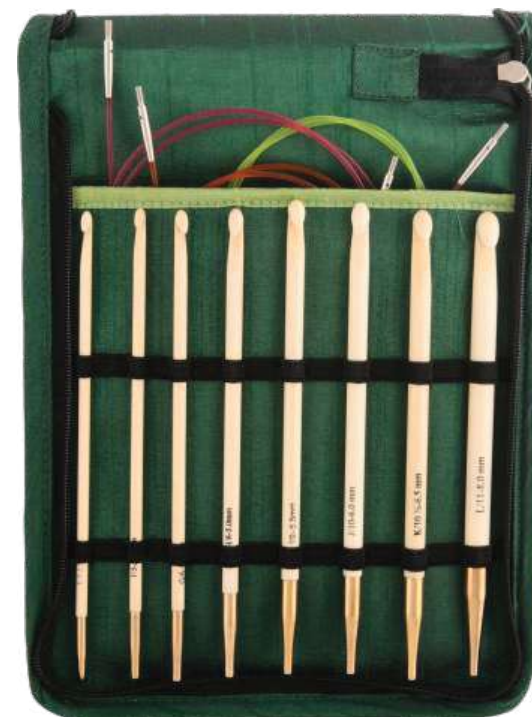

Crochet Hook Set

	Tunisian (900586)
US Size	E, F, G, H, I, J, K & L
Metric Size (mm)	3.50, 3.75, 4.00, 5.00, 5.50, 6.00, 6.50 & 8.00
Cords	24", 32" (2 Nos.) & 40"
Accessories	8 end caps, 4 cord keys & 1 set of cord connectors
Packaging	Green fabric case